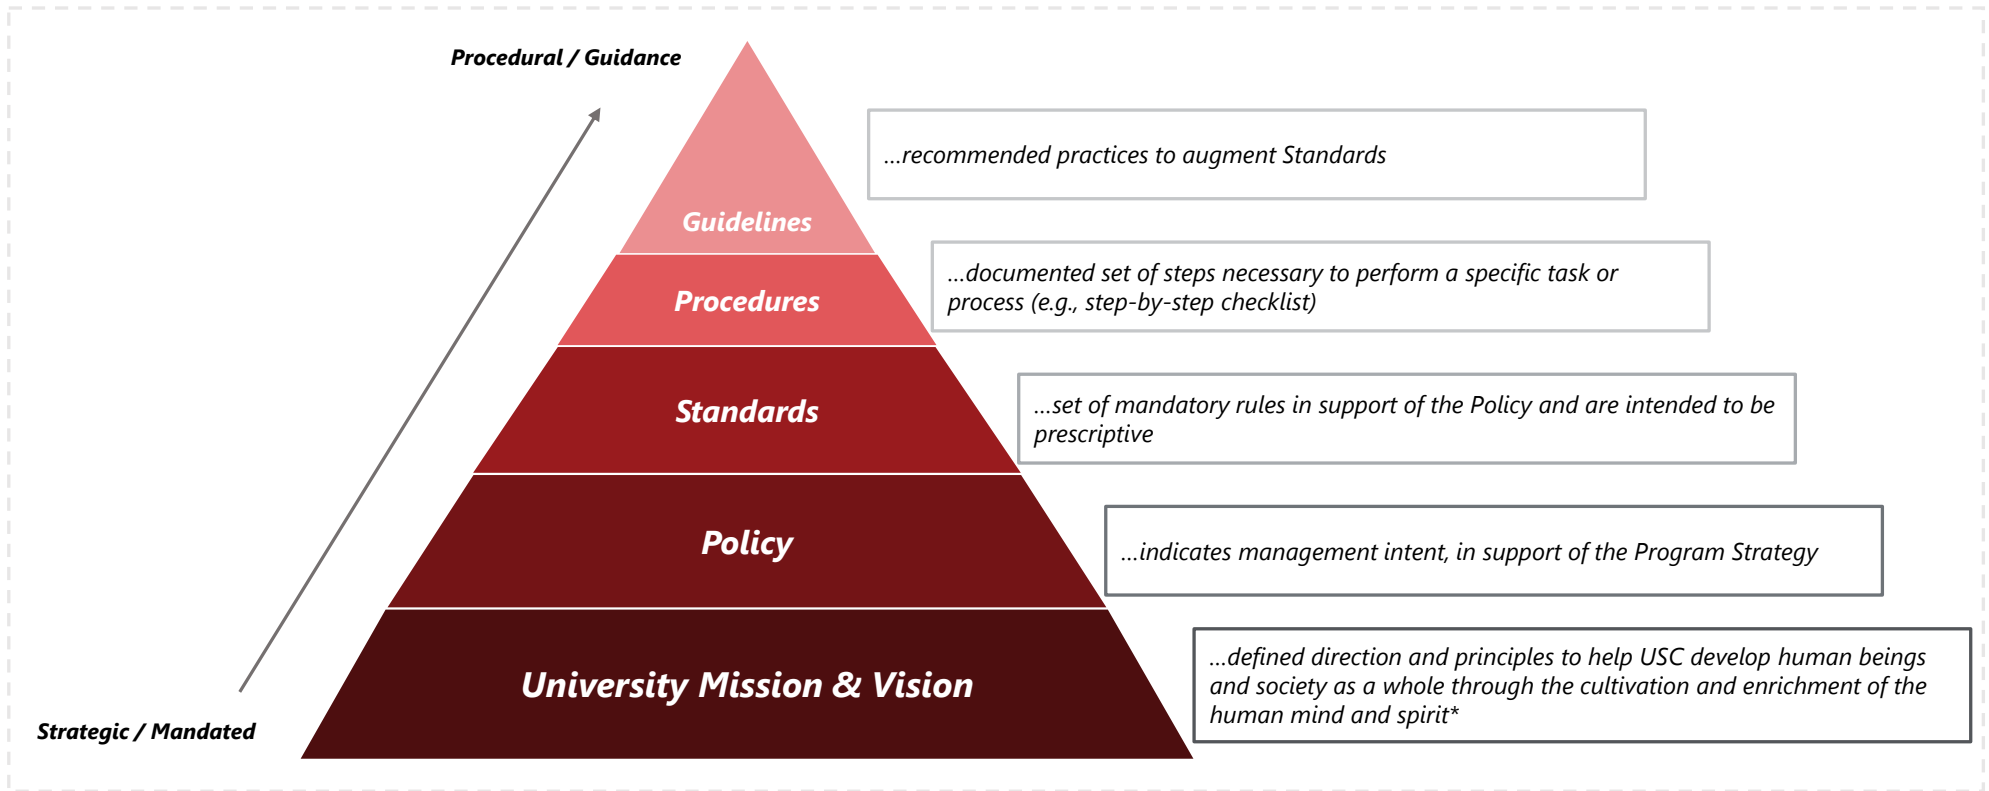

Policy Hierarchy

A successful policy management framework is built upon a clearly defined program strategy and supported by policy documents and tools designed for specific applications

*Source: <https://about.usc.edu/policies/mission-statement/>