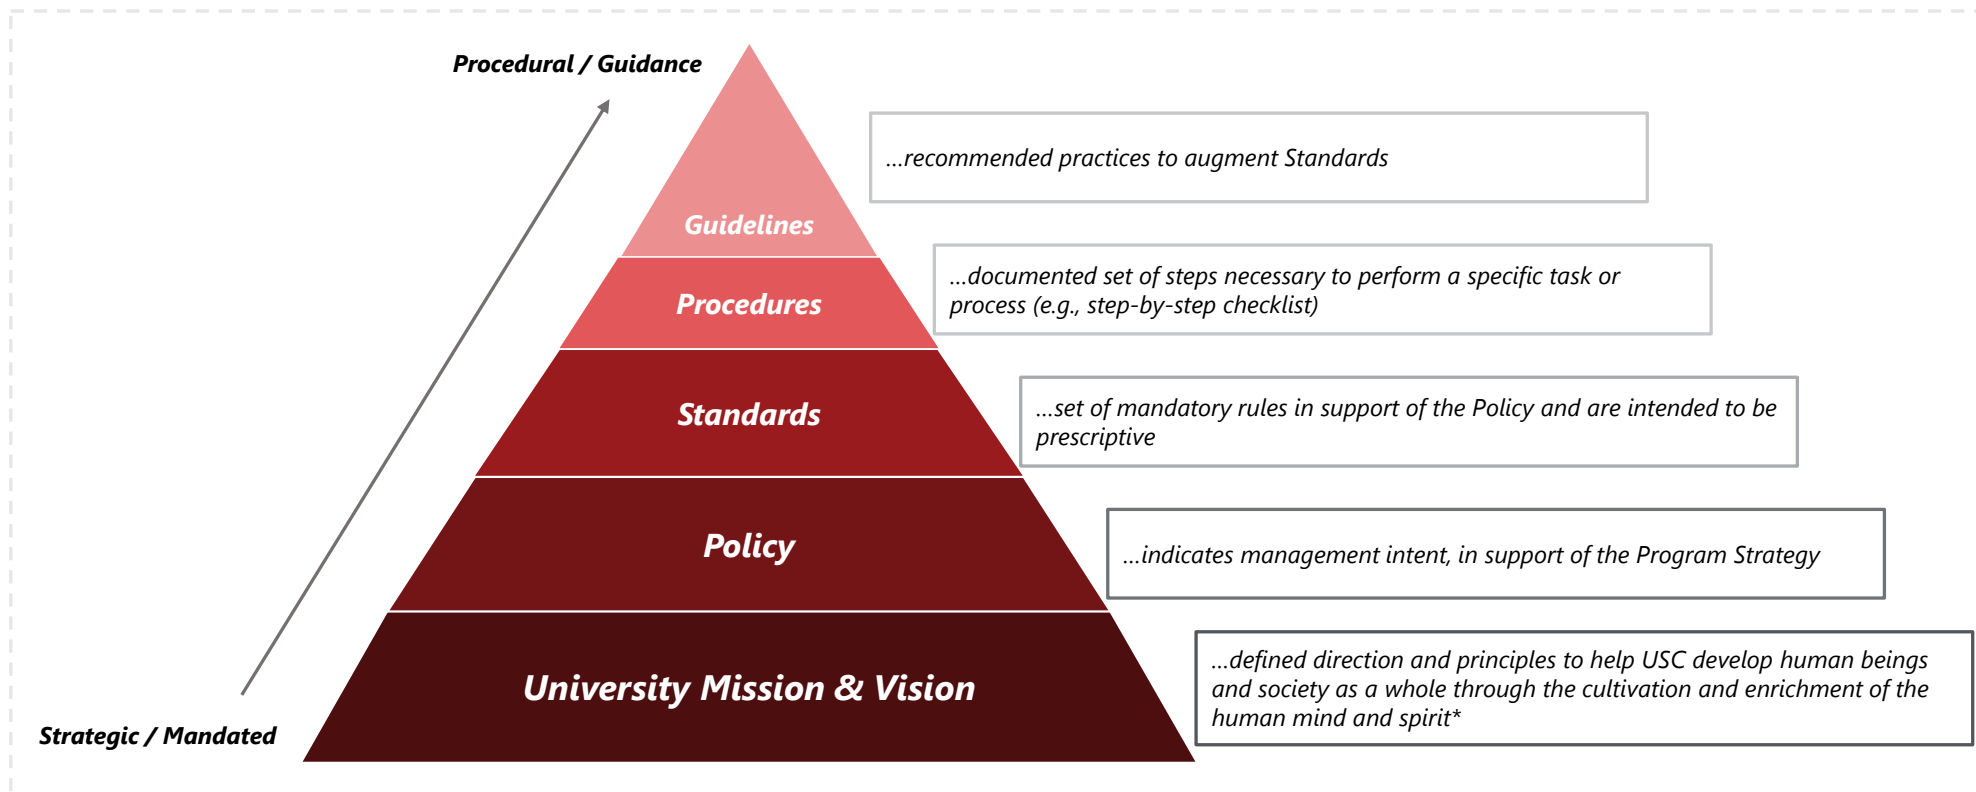

# Policy Hierarchy

A successful policy management framework is built upon a clearly defined program strategy and supported by policy documents and tools designed for specific applications.

\*Source: <https://about.usc.edu/policies/mission-statement/>